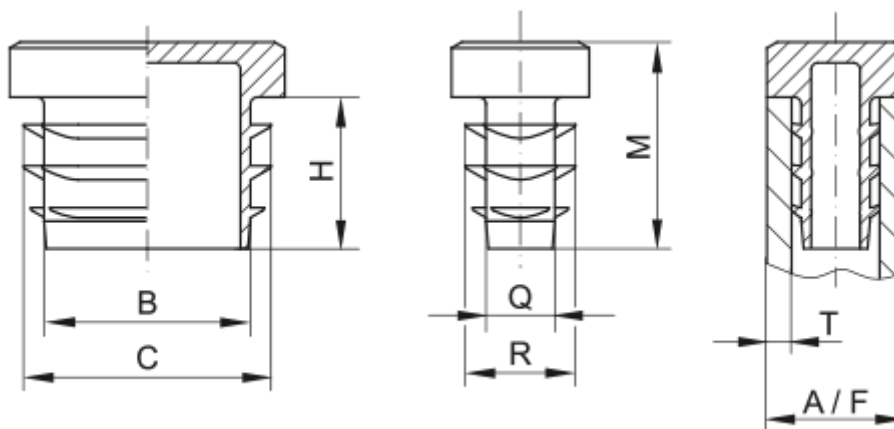

Article number: 59GPN270R5034152

Description: KLEE Square plugs GPN 270 - 50x34 (Wall thickness 1,5-2)

Measures

A = 50x34

B = 44

C = 48

H = 14

M = 19

Q = 28

R = 32

T = 1,5-2